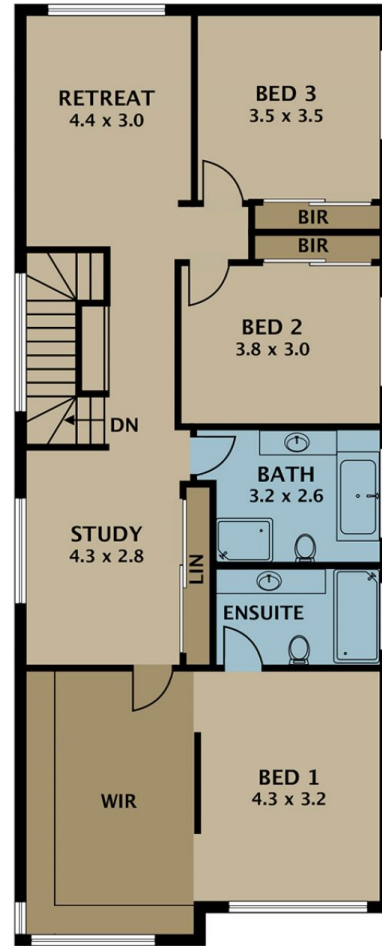

An array of quality light fixtures illuminates the space with an inviting ambiance, while the integrated alarm system ensures your peace of mind. The well-equipped kitchen is a

Price : \$ 1,080,000
Land Size : 338 sqm
View : <https://www.jasonrealestate.com.au/sale/vic/north/greenvale/residential/house/7696902>

Sam Khazaal
03 9338 6411

Jason Sassine
03 9338 6411

GROUND FLOOR

FIRST FLOOR

Disclaimer. Please note plans are indicative only and not drawn to exact scale. All dimensions are approximate. Potential buyers view the property in person.