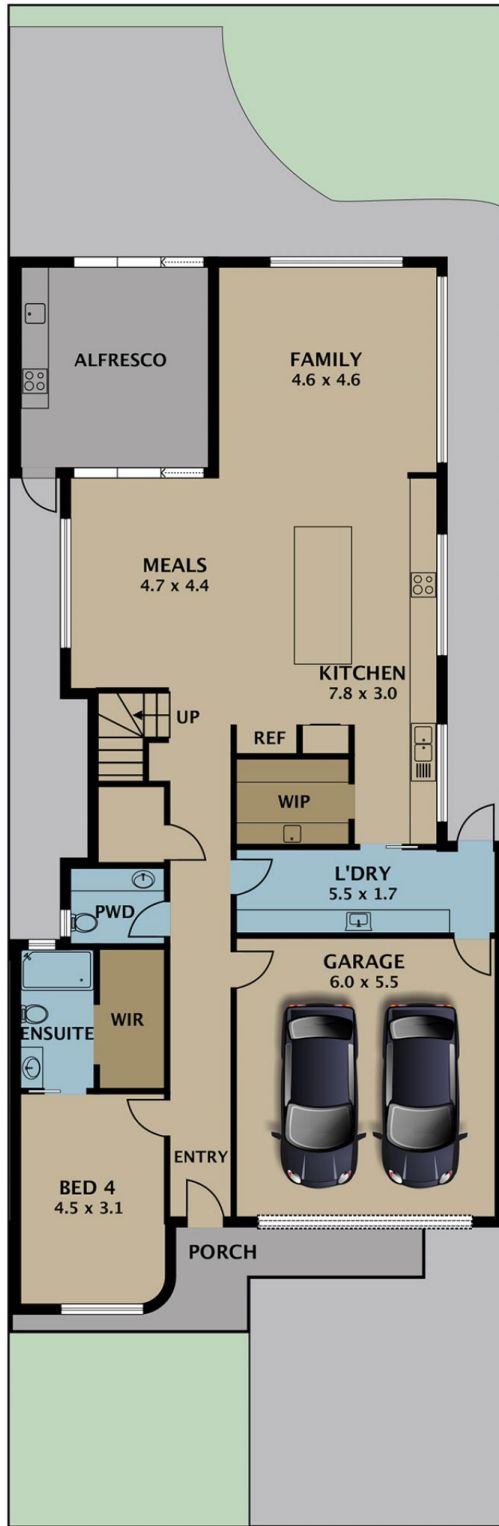

The visual appeal of this residence is unquestionable, from the striking exterior design to the double garage that offers ample space for your vehicles and additional storage. Once inside, the open floorplan seamlessly integrates each living area, creating a harmonious flow throughout the home.

An array of quality light fixtures illuminates the space with an inviting ambiance, while the integrated alarm system ensures your peace of mind. The well-equipped kitchen is a

Price : \$ 1,080,000
Land Size : 338 sqm
View : <https://www.jasonrealestate.com.au/sale/vic/north/greenvale/residential/house/7696902>

Sam Khazaal
03 9338 6411

Jason Sassine
03 9338 6411

GROUND FLOOR

FIRST FLOOR

Disclaimer. Please note plans are indicative only and not drawn to exact scale. All dimensions are approximate. Potential buyers view the property in person.