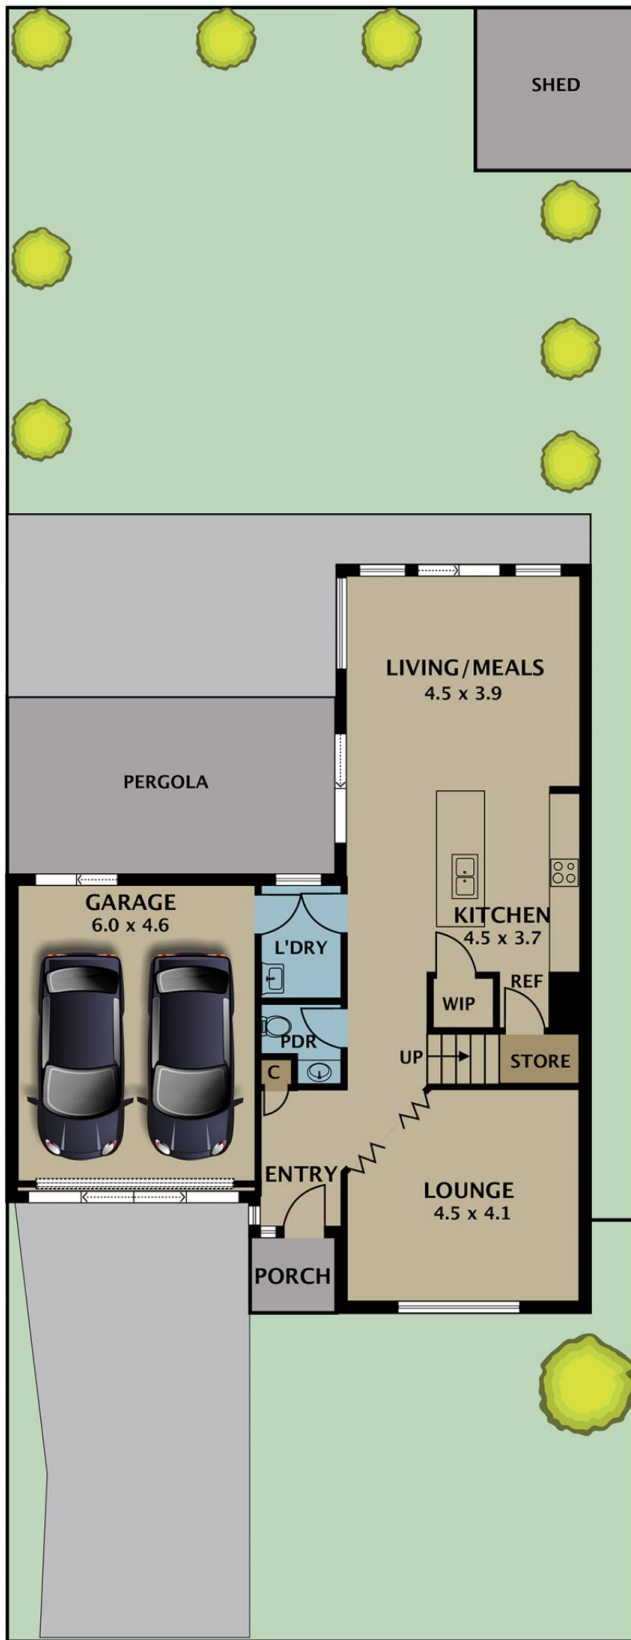

## 12 Wintersun Court Roxburgh Park VIC

3  2  2 

Introducing your ideal residence nestled in the heart of Roxburgh Park! Immerse yourself in this captivating home that seamlessly combines luxury and coziness. Ideally situated in a quiet court, with a serene lake just steps away, relish in the picturesque views while appreciating the convenience of nearby schools, public transport, and upcoming shops.

**Type** : House  
**Price** : \$ 667,000  
**Land Size** : 390 sqm  
**View** : <https://www.jasonrealestate.com.au/sale/vic/north/roxburgh-park/residential/house/7704548>

[For full version visit the website](https://www.jasonrealestate.com.au)

**Jason Sassine**  
03 9338 6411

**Sam Khazaal**  
03 9338 6411

Disclaimer. Please note plans are indicative only and not drawn to exact scale. All dimensions are approximate. Potential buyers view the property in person.