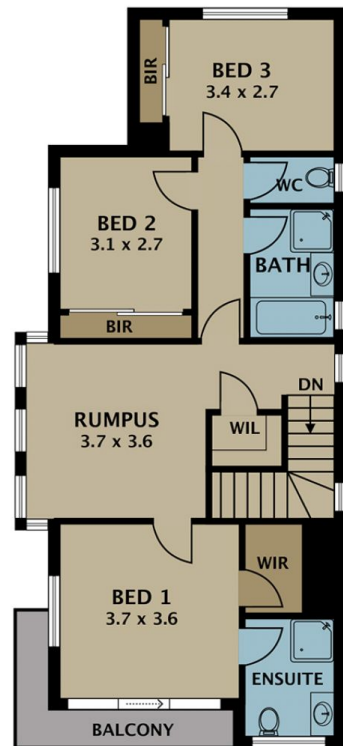

**Type** : House  
**Price** : \$ 667,000  
**Land Size** : 390 sqm  
**View** : <https://www.jasonrealestate.com.au/sale/vic/north/roxburgh-park/residential/house/7704548>

[For full version visit the website](https://www.jasonrealestate.com.au)

**Jason Sassine**  
03 9338 6411

**Sam Khazaal**  
03 9338 6411

Disclaimer. Please note plans are indicative only and not drawn to exact scale. All dimensions are approximate. Potential buyers view the property in person.